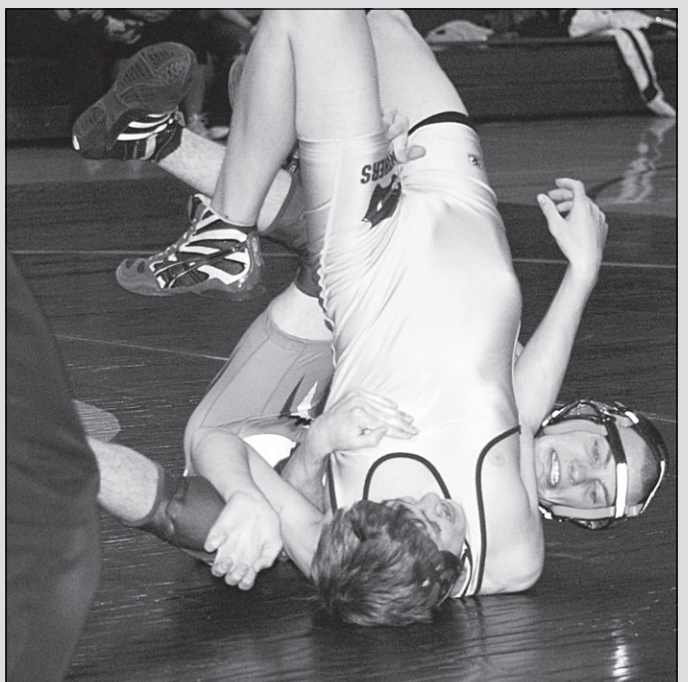

Broncos defeat Panthers

Preston Irsfeld defeated his Parkers Prairie opponent Kyle Schlosser by decision at the Broncos home match on December 20. The Broncos won 60-12 over the Panthers.