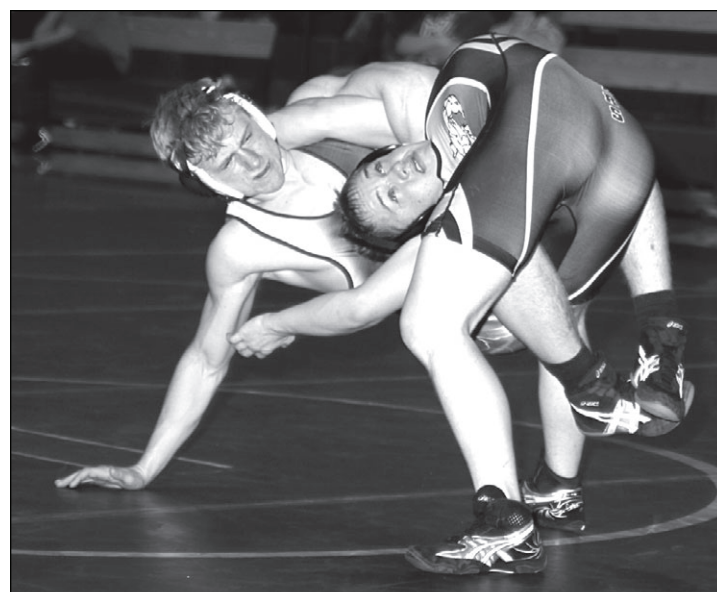

Arei Stokes posted a double-double with 16 points and 11 rebounds, and was joined in double digit scoring by Deanna Mikkelson with 12.

The Bears will travel to Upsala next week to play in a holiday tournament. They will take on Foley at 2:15 p.m. on Wednesday and depending on how they do will determine when they play on Thursday.

BROWERVILLE GIRLS BASKETBALL
January 3, (A)
St. John's Prep, 7:30 p.m.
BOYS BASKETBALL
January 3, (H)
St. John's Prep, 7:30 p.m.

SPORTS SCHEDULE

Raiders host Triangular

Colin Turchin reached an individual milestone as he won both of his matches by fall and joined the list of wrestlers who have won at least 100 matches in their careers. Turchin's pins came in :54 and :11 seconds respectively. The Raiders found themselves on the losing end of both matches as they fell to West Central Area 42-30 and then lost to Barnesville 45-27. No article was available from Coach Barthel at press time.

—photos by Matt Ganz

The Raiders Hayden Truax found himself in an uncomfortable position as he took on this Barnesville grappler. Truax finished 1-1 during the Triangular.

Lady Rebels are Verndale Holiday Tournament Champs